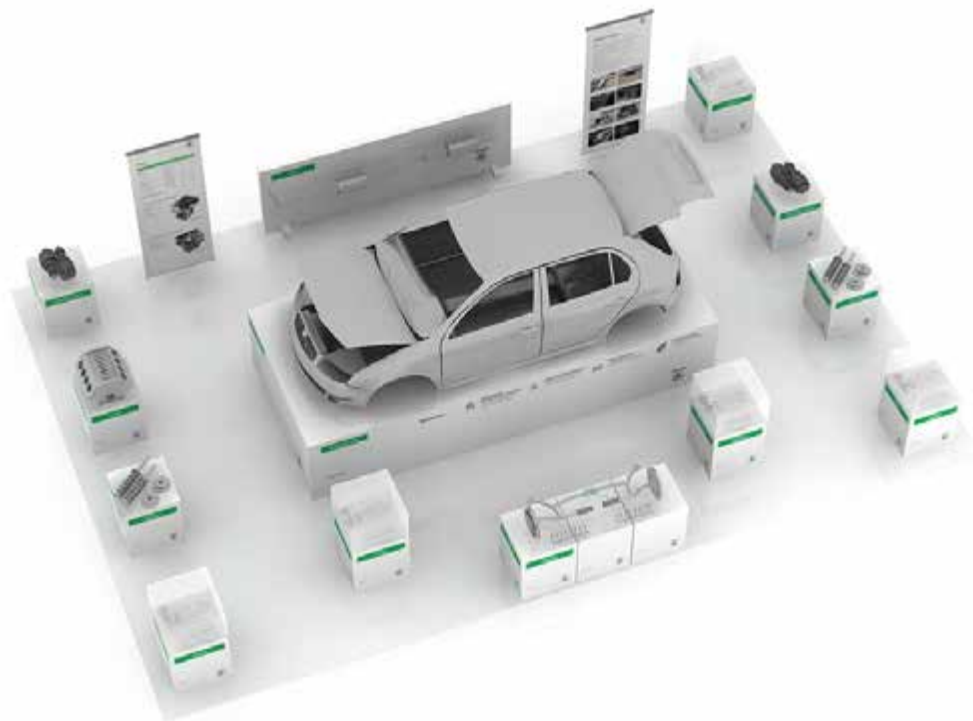

A vertical banner with a teal background. It features a heart-shaped cutout showing hands holding a chocolate bar labeled "Omega 3&6". Below the cutout is an image of a Flora Omega 3&6 tub.

  
**INTERLACTO GROUP**  
 O MĚKOU MĚ VŠE